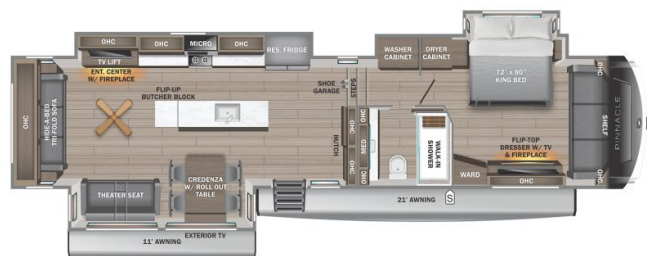

2026 JAYCO PINNACLE 38SSWS

SPECIFICATIONS

Year	2026
Manufacturer	JAYCO
Brand	PINNACLE
Model	38SSWS
Type	Fifth Wheel
Status	New
Stock #	24594
Financing Available	✘
Warranty Available	✘
Suspension	N/A
Leveling	N/A
Exterior Length	43.2 ft.
Dry Weight	16141 lbs.
Sleeping Capacity	4 person(s)
Interior Colour	Gray
Exterior Colour	Midnight Gold
Slideouts	3

Disclaimer: Product information, pricing and photos are as accurate as possible and are subject to change without notice.

SELLING FEATURES

Introducing the 2026 Pinnacle 38SSWS, made by Jayco. This fifth wheel provides you with all of the comforts you need and sleeps up to 4 people. Inside this Pinnacle 38SSWS, you will find a tri-fold sofa that converts to another bed for an additional sleeping space when needed. Included with this ...