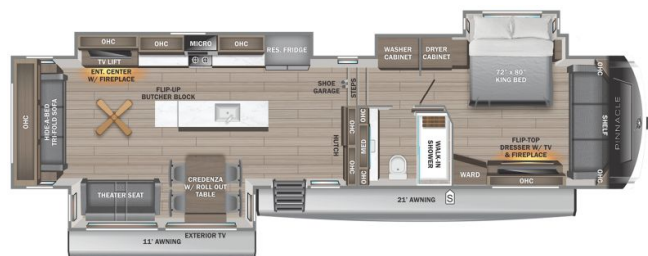

SICARD RV

sales.leads.focusrv@sicardrv.com 1-800-688-2210
7526 Regional Road 20, West Lincoln, ON L0R 2A0
Local 1-905-957-3344 | www.sicardrv.com

SPECIAL UNIT

2026 JAYCO PINNACLE 38SSWS

SPECIFICATIONS

Year	2026
Manufacturer	JAYCO
Brand	PINNACLE
Model	38SSWS
Type	Fifth Wheel
Status	New
Stock #	24595
Financing Available	✘
Warranty Available	✘
Suspension	N/A
Leveling	N/A
Exterior Length	43.2 ft.
Dry Weight	16141 lbs.
Sleeping Capacity	4 person(s)
Interior Colour	Gray
Exterior Colour	Midnight Charcoal
Slideouts	3

Disclaimer: Product information, pricing and photos are as accurate as possible and are subject to change without notice.

SELLING FEATURES

Introducing the 2026 Pinnacle 38SSWS, made by Jayco. This fifth wheel provides you with all of the comforts you need and sleeps up to 4 people. Inside this Pinnacle 38SSWS, you will find a tri-fold sofa that converts to another bed for an additional sleeping space when needed. Included with this ...