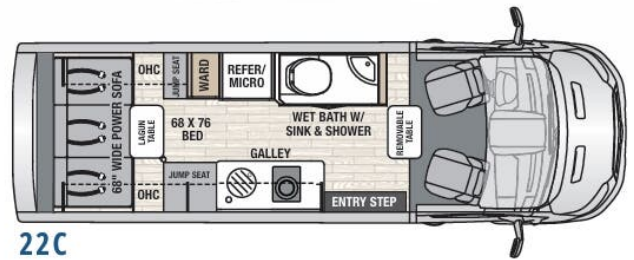

WOODY'S RV WORLD RED DEER

webleads@woodysrvreddeer.dsmessage.com 1-800-267-8253

71 Burnt Park Drive, Red Deer, AB T4P 0J7

Local 1-403-346-1130 | Fax 1-403-341-4380 | <https://www.woodysrv.com/>

2023 COACHMEN BEYOND 22C

MSRP $139,980.00

$524 Bi-Weekly

$10,000 down @ 7.99% APR for 60/204 months ($46,549 C.O.B.) O.A.C.

Woody's Price $129,980.00

SPECIFICATIONS

Year	2023
Manufacturer	COACHMEN
Brand	BEYOND
Model	22C
Type	Motorhome
Class	B
Fuel Type	Gas
Status	PreOwned
Stock #	51763
Financing Available	✓
Warranty Available	For Purchase
Odometer	80498 kms.
VIN	1FDRU8XG5NKA15954
Chassis	Ford Transit
Engine	3.5L EcoBoost V6
Transmission	AUTO
Suspension	N/A
Leveling	N/A
Exterior Length	22.2 ft.
Dry Weight	8900 lbs.
Sleeping Capacity	2 person(s)
Interior Colour	N/A
Exterior Colour	N/A
Slideouts	N/A

22C

Disclaimer: Product information, pricing and photos are as accurate as possible and are subject to change without notice.

SELLING FEATURES

Specifications and Features:

- Exterior Length: 22 feet 2 inches
- Exterior Width: 7 feet
- Exterior Height: 9 feet 11 inches
- Interior Height: 6 feet 5 inches
- Dry Weight: 8,900 lbs
- GVWR: 10,360 lbs
- Hitch Weight: 500 lbs
- Fuel Capacity: 25 gallons
- Fresh Water Tank Capacity: 27 gallo...

Powered by focusRV