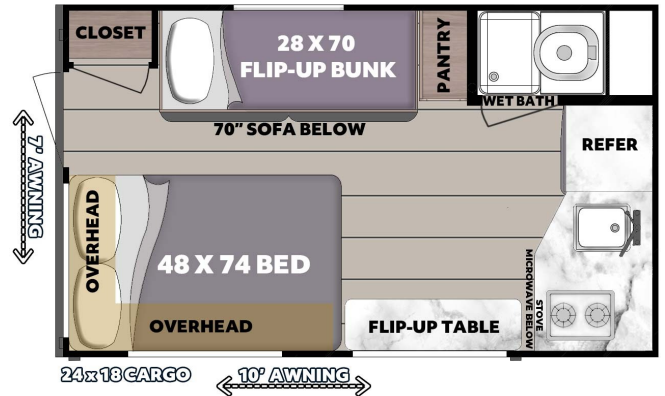

SPECIAL UNIT

\$23,850.00

Originally \$30,900

\$106 Bi-Weekly

2026 GULFSTREAM Trailmaster 16RD

SPECIFICATIONS

Year	2026
Manufacturer	GULFSTREAM
Brand	Trailmaster
Model	16RD
Type	Travel Trailer
Status	New
Stock #	23302
Financing Available	✓
Warranty Available	✓
Suspension	N/A
Leveling	N/A
Exterior Length	16.3 ft.
Dry Weight	2960 lbs.
Sleeping Capacity	N/A person(s)
Interior Colour	N/A
Exterior Colour	N/A
Slideouts	N/A

Disclaimer: Product information, pricing and photos are as accurate as possible and are subject to change without notice.

SELLING FEATURES

Key Specifications

- Length 16'3"
- Width 96"
- Exterior Height 10'9"
- Interior Height 80"

Additional Specs

- Dry Weight 2,960
- Hitch Weight 430
- Net Carrying Capacity 970
- Fresh Water 35
- Grey Tank 33
- Black Tank 18
- Furnace 20,000 BTU
- Water Heater Tankless
- LP Tank 1 x 20 L...

Powered by focusRV