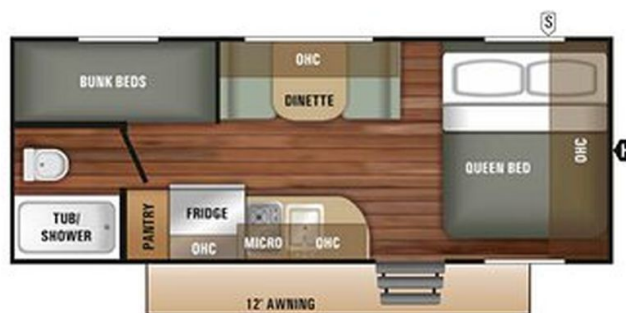

SICARD RV

sales.leads.focusrv@sicardrv.com 1-800-688-2210
7526 Regional Road 20, West Lincoln, ON L0R 2A0
Local 1-905-957-3344 | www.sicardrv.com

SPECIAL UNIT

2018 STARCRAFT LAUNCH 17BH

SPECIFICATIONS

Year	2018
Manufacturer	STARCRAFT
Brand	LAUNCH
Model	17BH
Type	Travel Trailer
Status	PreOwned
Stock #	24366
Financing Available	✘
Warranty Available	✘
Suspension	N/A
Leveling	N/A
Exterior Length	22.1 ft.
Dry Weight	3215 lbs.
Sleeping Capacity	5 person(s)
Interior Colour	Brown
Exterior Colour	White / Gray
Slideouts	N/A

Disclaimer: Product information, pricing and photos are as accurate as possible and are subject to change without notice.

SELLING FEATURES

Introducing the 2018 Launch 17BH, from Starcraft. The Launch 17BH provides a great way to introduce your family to the RV lifestyle. This travel trailer sleeps up to 5 people. Inside the Launch 17BH, you will find a bench dinette that converts into a bed providing additional sleeping space when r...

OPTIONS & EQUIPMENT

- FRONT MANUAL TONGUE JACK
- BUNK BEDS
- SPARE TIRE
- BENCH DINETTE
- POWER AWNING
- QUEEN BED
- MICROWAVE
- 2 BURNER COOKTOP
- CANADIAN STANDARDS

Powered by focusRV