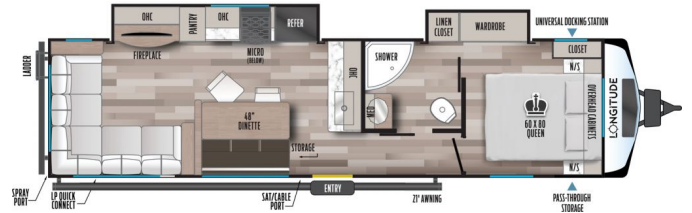

2026 EAST TO WEST LONGITUDE 310RL

\$61,995.00

Originally ~~\$69,874.00~~

SPECIFICATIONS

Year	2026
Manufacturer	EAST TO WEST
Brand	LONGITUDE
Model	310RL
Type	Travel Trailer
Status	New
Stock #	2898
Financing Available	✘
Warranty Available	✘
Suspension	N/A
Leveling	N/A
Exterior Length	35.1 ft.
Dry Weight	7708 lbs.
Sleeping Capacity	N/A person(s)
Interior Colour	N/A
Exterior Colour	N/A
Slideouts	N/A