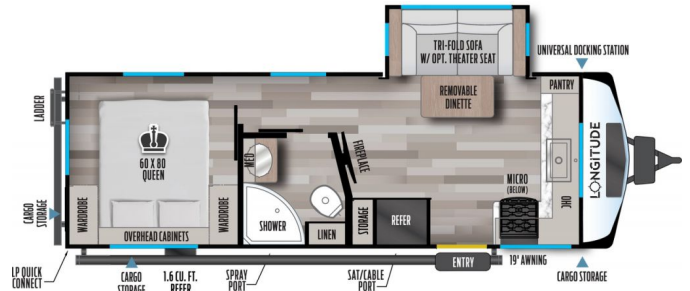

**2026 EAST TO WEST LONGITUDE 230FK**

**\$51,995.00**

Originally \$58,965.00

**SPECIFICATIONS**

Year	2026
Manufacturer	EAST TO WEST
Brand	LONGITUDE
Model	230FK
Type	Travel Trailer
Status	New
Stock #	2880
Financing Available	✘
Warranty Available	✘
Suspension	N/A
Leveling	N/A
Exterior Length	28.6 ft.
Dry Weight	6113 lbs.
Sleeping Capacity	N/A person(s)
Interior Colour	N/A
Exterior Colour	N/A
Slideouts	N/A