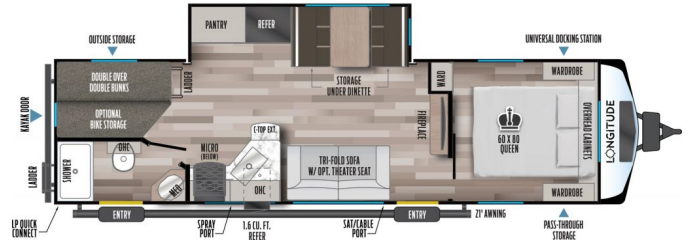

2026 EAST TO WEST LONGITUDE 285BH

\$54,995.00

Originally ~~\$62,859.00~~

SPECIFICATIONS

Year	2026
Manufacturer	EAST TO WEST
Brand	LONGITUDE
Model	285BH
Type	Travel Trailer
Status	New
Stock #	2879
Financing Available	✘
Warranty Available	✘
Suspension	N/A
Leveling	N/A
Exterior Length	33.9 ft.
Dry Weight	7628 lbs.
Sleeping Capacity	N/A person(s)
Interior Colour	N/A
Exterior Colour	N/A
Slideouts	N/A