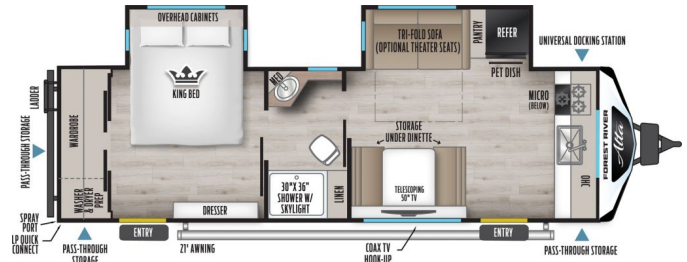

2026 EAST TO WEST ALTA 2775KFK

\$65,300.00

Originally \$71,685.00

SPECIFICATIONS

Year	2026
Manufacturer	EAST TO WEST
Brand	ALTA
Model	2775KFK
Type	Travel Trailer
Status	New
Stock #	2893
Financing Available	✘
Warranty Available	✘
Suspension	N/A
Leveling	N/A
Exterior Length	32.0 ft.
Dry Weight	7818 lbs.
Sleeping Capacity	N/A person(s)
Interior Colour	N/A
Exterior Colour	N/A
Slideouts	N/A