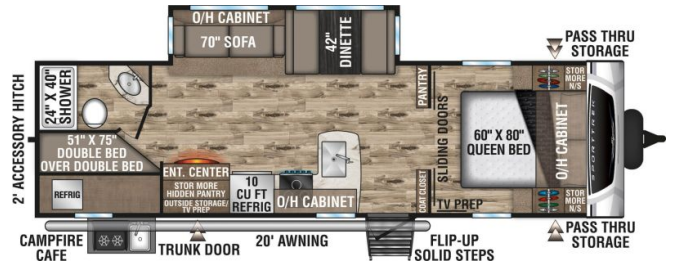

\$172 Bi-Weekly

**2021 VENTURE RV SPORTTREK 281VBH**

**SPECIFICATIONS**

Year	2021
Manufacturer	VENTURE RV
Brand	SPORTTREK
Model	281VBH
Type	Travel Trailer
Status	PreOwned
Stock #	24583
Financing Available	✘
Warranty Available	✘
Suspension	N/A
Leveling	N/A
Exterior Length	32.5 ft.
Dry Weight	6610 lbs.
Sleeping Capacity	10 person(s)
Interior Colour	Brown
Exterior Colour	Gray
Slideouts	1

**Disclaimer:** Product information, pricing and photos are as accurate as possible and are subject to change without notice.

**SELLING FEATURES**

Introducing the 2021 SportTrek 281VBH, from Venture RV. The SportTrek 281VBH provides a great way to escape the ordinary, relax, and enjoy family and friends. This travel trailer sleeps up to 10 people. Inside the SportTrek 281VBH, you will find a tri-fold sofa that converts into a bed providing ...

**OPTIONS & EQUIPMENT**

- ROOF LADDER
- FRONT POWER TONGUE JACK
- EXTERIOR KITCHEN
- SLIDEOUT AWNINGS
- FOUR SEAT BENCH DINETTE
- POWER AWNING
- TRI-FOLD SOFA BED
- BUNK BEDS
- 3-BURNER STOVE TOP
- FIREPLACE
- MICROWAVE
- OVEN
- QUEEN BED