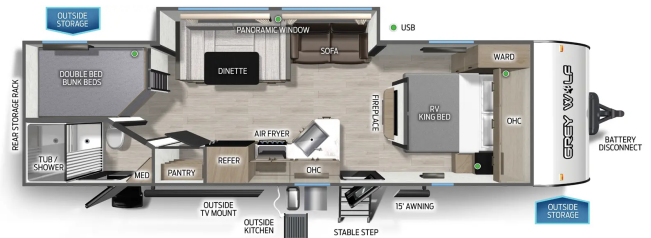

2026 FOREST RIVER CHEROKEE GREY WOLF 26DBH

$30,992.00

Originally ~~$53,352.00~~

SPECIFICATIONS

Year	2026
Manufacturer	FOREST RIVER
Brand	CHEROKEE GREY WOLF
Model	26DBH
Type	Travel Trailer
Status	New
Stock #	T9140935
Financing Available	✓
Warranty Available	✓
Suspension	N/A
Leveling	N/A
Exterior Length	31.8 ft.
Dry Weight	5795 lbs.
Sleeping Capacity	9 person(s)
Interior Colour	N/A
Exterior Colour	N/A
Slideouts	1

Disclaimer: Product information, pricing and photos are as accurate as possible and are subject to change without notice.

SELLING FEATURES

The 2026 Cherokee Grey Wolf 26DBH is a popular family bunkhouse travel trailer featuring double-over-double bunks, dual entry doors, a spacious slide-out living area, and a private RV king bedroom. With a large U-shaped dinette, walk-in pantry, and outdoor kitchen, it comfortably sleeps up to 9 a...

OPTIONS & EQUIPMENT

The 2026 Cherokee Grey Wolf 26SS is a feature-packed travel trailer with a rear kitchen spacious slide-out living area king bed and outdoor kitchen—perfect for comfortable camping and entertaining on the road.

Specifications and Features:

- Exterior Height: 10 ft 6 in
- Exterior Width: 8 ft
- Cargo Carrying Capacity: 1777 lbs
- Available Beds: RV King
- Refrigerator Type: 12V High Efficiency Residential
- Refrigerator Size: 10 cu ft
- Number of Awnings: 1
- Water Heater Type: Tankless
- Awning Info: Power with LED Strip Lighting
- Axle Count: 2
- Shower Type: Tub/Shower Combo

Exterior Features:

- 26" Wide Door IPO 22" Door
- Adventure Package (Standard on Ramp Models) (Aggressive Off-Road Tires Diamond Plated Skirting and Lifted Frame)
- Aerodynamic Smooth Radius Front Profile
- Blackout Glass Safety Slam Friction Hinge Entry Door with Window and Shade Prep (N/A on LP models)
- Cherokee Exclusive Stable Step with Oversized Landing (N/A on LP models)
- Flip Down Travel Rack (N/A on RR models)
- Full Length Power Awning
- High Impact Front Metal IPO Corrugated Metal
- Large Exterior Folding Assist Handle (N/A on LP models)
- Leash Latch for Pet Security
- Moonshade Patio Cover (RR models only)
- One Piece Decked Roof
- Outdoor Shower with Hot and Cold Water
- Outside Kitchen
- Outside Storage Door
- Power Stabilizer Jacks (RR models only)
- RV Grill LP Quick Connect
- Solar Reflective Thermo Controlled Tinted Safety Glass Windows