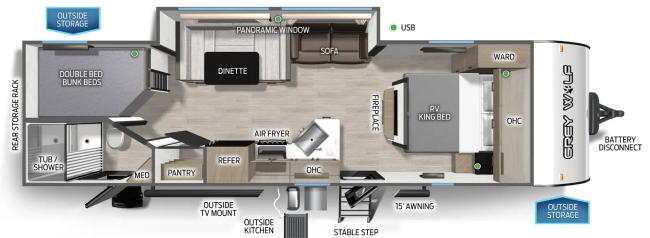

2026 FOREST RIVER CHEROKEE GREY WOLF 26DBH

\$30,992.00

Originally ~~\$53,352.00~~

SPECIFICATIONS

Year	2026
Manufacturer	FOREST RIVER
Brand	CHEROKEE GREY WOLF
Model	26DBH
Type	Travel Trailer
Status	New
Stock #	T9140933
Financing Available	✓
Warranty Available	✓
Suspension	N/A
Leveling	N/A
Exterior Length	31.8 ft.
Dry Weight	5795 lbs.
Sleeping Capacity	9 person(s)
Interior Colour	N/A
Exterior Colour	N/A
Slideouts	1

Disclaimer: Product information, pricing and photos are as accurate as possible and are subject to change without notice.

SELLING FEATURES

The 2026 Cherokee Grey Wolf 26DBH is a popular family bunkhouse travel trailer featuring double-over-double bunks, dual entry doors, a spacious slide-out living area, and a private RV king bedroom. With a large U-shaped dinette, walk-in pantry, and outdoor kitchen, it comfortably sleeps up to 9 a...

OPTIONS & EQUIPMENT

The 2026 Cherokee Grey Wolf 26SS is a feature-packed travel trailer with a rear kitchen spacious slide-out living area king bed and outdoor kitchen—perfect for comfortable camping and entertaining on the road.

Specifications and Features:

- Exterior Height: 10 ft 6 in
- Exterior Width: 8 ft
- Cargo Carrying Capacity: 1777 lbs
- Available Beds: RV King
- Refrigerator Type: 12V High Efficiency Residential
- Refrigerator Size: 10 cu ft
- Number of Awnings: 1
- Water Heater Type: Tankless
- Awning Info: Power with LED Strip Lighting
- Axle Count: 2
- Shower Type: Tub/Shower Combo