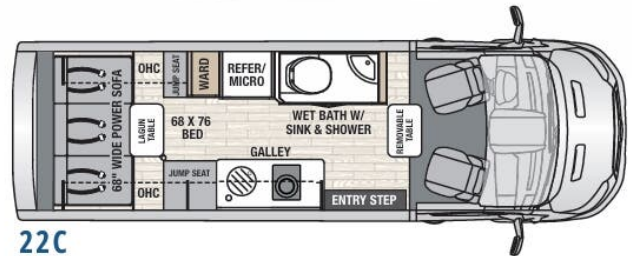

WOODY'S RV WORLD EDMONTON

webleads@woodysrvedmonton.dsmessage.com 1-800-798-3380

14510 Mark Messier Trail NW, Edmonton, AB T6V 1H5

Local 1-780-455-3380 | Fax 1-780-455-3037 | <https://www.woodysrv.com/>

MSRP $139,980.00

Woody's Price

2023 COACHMEN BEYOND 22C

SPECIFICATIONS

Year	2023
Manufacturer	COACHMEN
Brand	BEYOND
Model	22C
Type	Motorhome
Class	B
Fuel Type	Gas
Status	PreOwned
Stock #	51750
Financing Available	✓
Warranty Available	For Purchase
Odometer	79192 kms.
VIN	1FDRU8XGONKA15974
Chassis	Ford Transit
Engine	3.5L EcoBoost V6
Transmission	AUTO
Suspension	N/A
Leveling	N/A
Exterior Length	22.2 ft.
Dry Weight	8900 lbs.
Sleeping Capacity	2 person(s)
Interior Colour	N/A
Exterior Colour	N/A
Slideouts	N/A

Disclaimer: Product information, pricing and photos are as accurate as possible and are subject to change without notice.

SELLING FEATURES

Specifications and Features:

- Exterior Length: 22 feet 2 inches
- Exterior Width: 7 feet
- Exterior Height: 9 feet 11 inches
- Interior Height: 6 feet 5 inches
- Dry Weight: 8,900 lbs
- GVWR: 10,360 lbs
- Hitch Weight: 500 lbs
- Fuel Capacity: 25 gallons
- Fresh Water Tank Capacity: 27 gallo...

Powered by focusRV