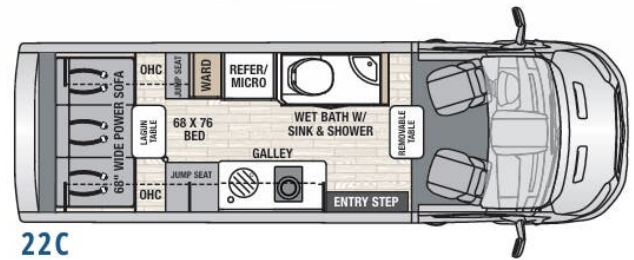

2023 COACHMEN BEYOND 22C

MSRP \$139,980.00

\$524 Bi-Weekly

\$10,000 down @ 7.99% APR for 60/204 months (\$46,549 C.O.B.) O.A.C.

Woody's Price \$129,980.00

SPECIFICATIONS

Year	2023
Manufacturer	COACHMEN
Brand	BEYOND
Model	22C
Type	Motorhome
Class	B
Fuel Type	Gas
Status	PreOwned
Stock #	51749
Financing Available	✓
Warranty Available	For Purchase
Odometer	81278 kms.
VIN	1FDRU8XG1NKA15952
Chassis	Ford Transit
Engine	3.5L EcoBoost V6
Transmission	AUTO
Suspension	N/A
Leveling	N/A
Exterior Length	22.2 ft.
Dry Weight	8900 lbs.
Sleeping Capacity	2 person(s)
Interior Colour	N/A
Exterior Colour	N/A
Slideouts	N/A

Disclaimer: Product information, pricing and photos are as accurate as possible and are subject to change without notice.

SELLING FEATURES

Specifications and Features:

- Exterior Length: 22 feet 2 inches
- Exterior Width: 7 feet
- Exterior Height: 9 feet 11 inches
- Interior Height: 6 feet 5 inches
- Dry Weight: 8,900 lbs
- GVWR: 10,360 lbs
- Hitch Weight: 500 lbs
- Fuel Capacity: 25 gallons
- Fresh Water Tank Capacity: 27 gallo...