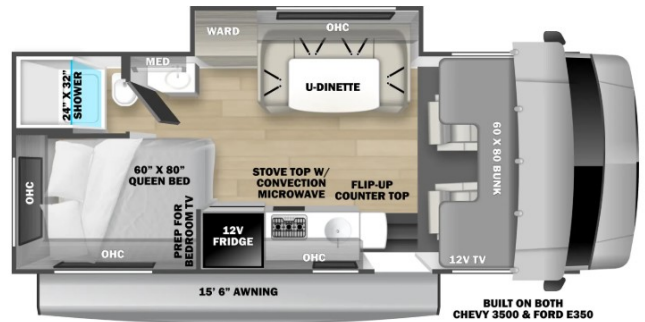

WOODY'S RV WORLD EDMONTON

webleads@woodysrvedmonton.dsmessage.com 1-800-798-3380

14510 Mark Messier Trail NW, Edmonton, AB T6V 1H5

Local 1-780-455-3380 | Fax 1-780-455-3037 | https://www.woodysrv.com/

2025 FOREST RIVER SUNSEEKER 2150SLE

MSRP $139,980.00

$447 Bi-Weekly

$10,000 down @ 7.99% APR for 60/240 months ($43,659 C.O.B.) O.A.C.

Woody's Price $119,980.00

SPECIFICATIONS

Year	2025
Manufacturer	FOREST RIVER
Brand	SUNSEEKER
Model	2150SLE
Type	Motorhome
Class	C
Fuel Type	Gas
Status	PreOwned
Stock #	51747
Financing Available	✓
Warranty Available	For Purchase
Odometer	49338 kms.
VIN	1FDWE3FN1RDD32269
Chassis	Ford E350
Engine	7.3L V8
Transmission	AUTO
Suspension	N/A
Leveling	N/A
Exterior Length	24.5 ft.
Dry Weight	12500 lbs.
Sleeping Capacity	6 person(s)
Interior Colour	N/A
Exterior Colour	Fiberglass
Slideouts	1

Disclaimer: Product information, pricing and photos are as accurate as possible and are subject to change without notice.

SELLING FEATURES

Specifications and Features:

- Exterior Dimensions:
  - Length: 24 feet 6 inches
  - Width: 8 feet 5 inches
  - Height: 11 feet 3 inches
- Weight Capacities:
  - Gross Vehicle Weight Rating (GVWR): 12,500 lbs
  - Towing Capacity: 7,500 lbs
- Tank Capacities:

Powered by focusRV