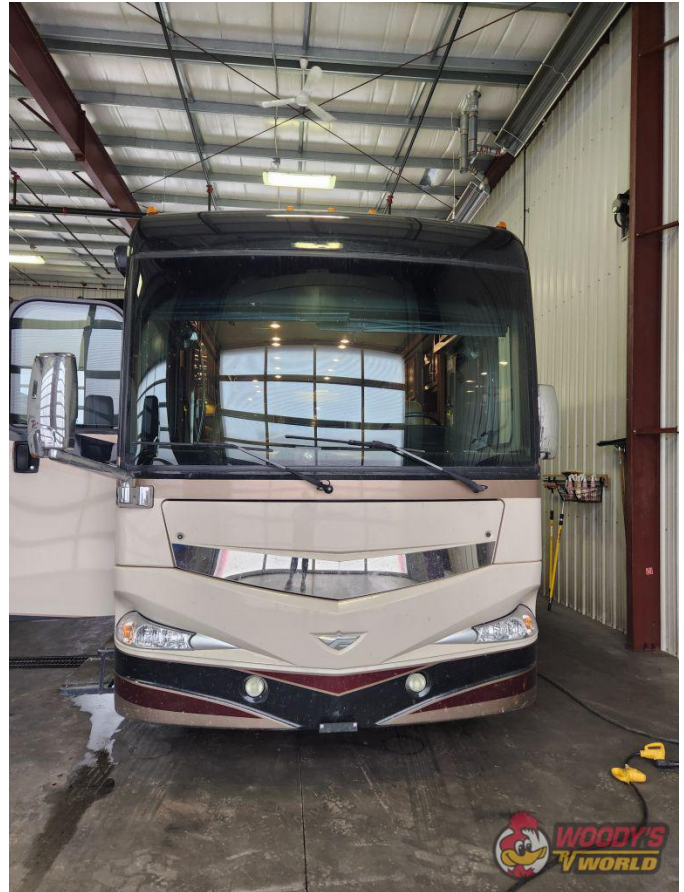

MSRP \$269,980.00

\$1,455 Bi-Weekly

\$20,000 down @ 7.99% APR for 60/108 months (\$75,939 C.O.B.) O.A.C.

Woody's Price \$249,980.00

SPECIFICATIONS

Year	2015
Manufacturer	FLEETWOOD
Brand	PROVIDENCE
Model	42P
Type	Motorhome
Class	A
Fuel Type	Diesel
Status	PreOwned
Stock #	50998A
Financing Available	✓
Warranty Available	For Purchase
Odometer	60000 kms.
VIN	4UZFCGCY6ECGD4537
Chassis	Freightliner XCM Series
Engine	Cummins ISL9 8.9L I6 Diesel Pusher
Transmission	AUTO
Suspension	N/A
Leveling	N/A
Exterior Length	43.5 ft.
Dry Weight	N/A lbs.
Sleeping Capacity	6 person(s)
Interior Colour	N/A
Exterior Colour	Fiberglass
Slideouts	3

Disclaimer: Product information, pricing and photos are as accurate as possible and are subject to change without notice.

PROVIDENCE 42P

SELLING FEATURES

Specifications and Features:

- Exterior Dimensions: Length: 43.5 ft (522 in); Width: 8.5 ft (102 in); Height: 12.83 ft (154 in); Interior Height: 7 ft (84 in); Wheelbase: 25.17 ft (302 in).
- Weight Ratings: GVWR: 44,700 lbs; Front GAWR: 14,700 lbs; Rear GAWR: 20,000 lbs; Tag Axle GAWR: 10,000...