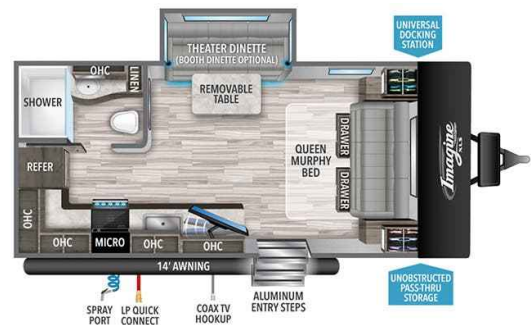

**CONSIGNMENT UNIT**

**\$36,900.00**

Originally \$43,900.00

**2022 GRAND DESIGN IMAGINE 17MKE**

**SPECIFICATIONS**

Year	2022
Manufacturer	GRAND DESIGN
Brand	IMAGINE
Model	17MKE
Type	Travel Trailer
Status	PreOwned
Stock #	426254
Financing Available	✘
Warranty Available	✘
Suspension	N/A
Leveling	N/A
Exterior Length	21.1 ft.
Dry Weight	4855 lbs.
Sleeping Capacity	N/A person(s)
Interior Colour	N/A
Exterior Colour	N/A
Slideouts	N/A

**Disclaimer:** Product information, pricing and photos are as accurate as possible and are subject to change without notice.

**SELLING FEATURES**

Grand Design Imagine XLS travel trailer 17MKE highlights:

- Queen Murphy Bed
- Theater Dinette
- Large Panoramic Window
- Unobstructed Pass-Through
- 12V 10 Cu. Ft. Refrigerator

The Murphy bed is the eye-catching feature on this Imagine XLS travel trailer! Not only can it fold away in th...