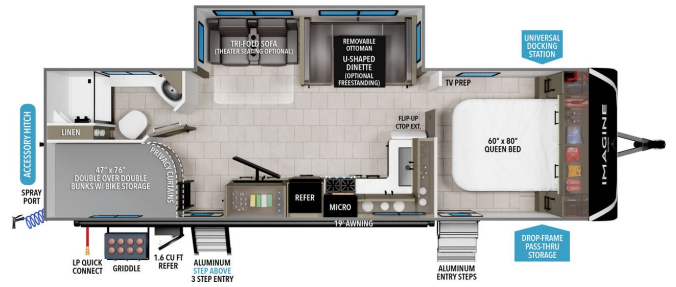

## 2026 GRAND DESIGN IMAGINE 2800BH

### SPECIFICATIONS

Year	2026
Manufacturer	GRAND DESIGN
Brand	IMAGINE
Model	2800BH
Type	Travel Trailer
Status	New
Stock #	51742
Financing Available	✓
Warranty Available	Manufacturer
Suspension	N/A
Leveling	N/A
Exterior Length	32.0 ft.
Dry Weight	6996 lbs.
Sleeping Capacity	10 person(s)
Interior Colour	BRYNLEE TEAK
Exterior Colour	Fiberglass
Slideouts	1

### SELLING FEATURES

Specifications and Features:

- Exterior Length: 32 ft
- Exterior Width: 8 ft
- Exterior Height: 11 ft 2 in
- Interior Height: 6 ft 9 in
- Dry Weight: 6,996 lbs
- GVWR: 8,495 lbs
- Hitch Weight: 729 lbs
- Fresh Water Capacity: 45 gallons
- Gray Water Capacity: 82 gallons
- Black Water Capacity...