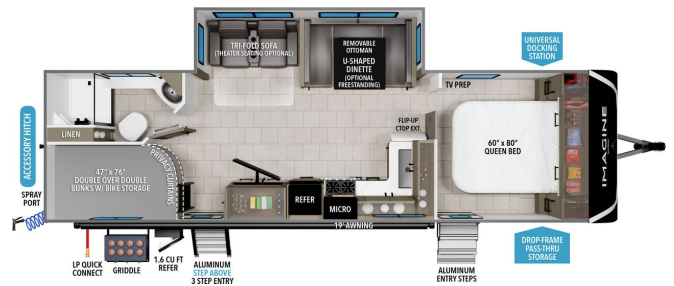

\$279 Bi-Weekly

\$0 down @ 7.99% APR for 60/240 months

(\$27,265 C.O.B.) O.A.C.

Woody's Price \$68,980.00

2026 GRAND DESIGN IMAGINE 2800BH

SPECIFICATIONS

Year	2026
Manufacturer	GRAND DESIGN
Brand	IMAGINE
Model	2800BH
Type	Travel Trailer
Status	New
Stock #	51741
Financing Available	✓
Warranty Available	Manufacturer
Suspension	N/A
Leveling	N/A
Exterior Length	32.0 ft.
Dry Weight	6996 lbs.
Sleeping Capacity	10 person(s)
Interior Colour	BRYNLEE TEAK
Exterior Colour	Fiberglass
Slideouts	1

Disclaimer: Product information, pricing and photos are as accurate as possible and are subject to change without notice.

SELLING FEATURES

Specifications and Features:

- Exterior Length: 32 ft
- Exterior Width: 8 ft
- Exterior Height: 11 ft 2 in
- Interior Height: 6 ft 9 in
- Dry Weight: 6,996 lbs
- GVWR: 8,495 lbs
- Hitch Weight: 729 lbs
- Fresh Water Capacity: 45 gallons
- Gray Water Capacity: 82 gallons
- Black Water Capacity...