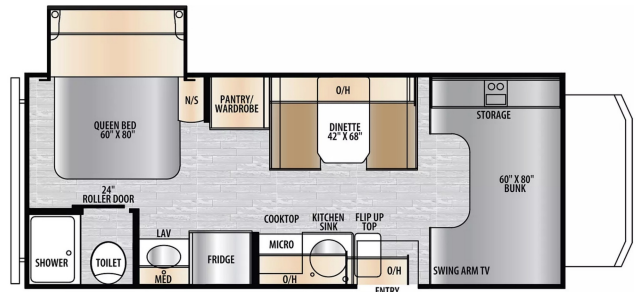

**SPECIAL UNIT**

**\$139,995.00**

Originally \$149,280

**2026 FOREST RIVER EAST TO WEST ENTRADA 2200S**

**SPECIFICATIONS**

Year	2026
Manufacturer	FOREST RIVER
Brand	EAST TO WEST ENTRADA
Model	2200S
Type	Motorhome
Class	C
Fuel Type	N/A
Status	New
Stock #	I1234
Financing Available	✓
Warranty Available	✓
Odometer	0 kms.
VIN	N/A
Chassis	N/A
Engine	N/A
Transmission	N/A
Suspension	N/A
Leveling	N/A
Exterior Length	23.1 ft.
Dry Weight	8500 lbs.
Sleeping Capacity	N/A person(s)
Interior Colour	N/A
Exterior Colour	N/A
Slideouts	N/A

**Disclaimer:** Product information, pricing and photos are as accurate as possible and are subject to change without notice.

**SELLING FEATURES**

EAST TO WEST Entrada Class C gas motorhome 2200S highlights:

- 60" x 80" Bunk Over Cab
- Queen Bed Slide
- Flip-Up Countertop
- 42" x 68" Booth Dinette

The journey will be oh-so enjoyable when you use this Entrada Class C gas motorhome to explore! You will be able to create meals each da...