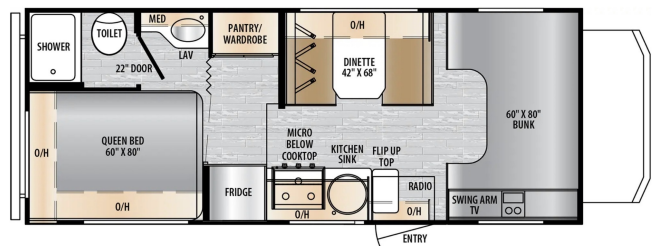

**SPECIAL UNIT**

**\$129,995.00**

Originally \$149,995

**2026 FOREST RIVER EAST TO WEST ENTRADA 2000NS**

**SPECIFICATIONS**

Year	2026
Manufacturer	FOREST RIVER
Brand	EAST TO WEST ENTRADA
Model	2000NS
Type	Motorhome
Class	C
Fuel Type	N/A
Status	New
Stock #	I1234
Financing Available	✘
Warranty Available	✘
Odometer	0 kms.
VIN	N/A
Chassis	N/A
Engine	N/A
Transmission	N/A
Suspension	N/A
Leveling	N/A
Exterior Length	24.5 ft.
Dry Weight	8500 lbs.
Sleeping Capacity	N/A person(s)
Interior Colour	N/A
Exterior Colour	N/A
Slideouts	N/A

**Disclaimer:** Product information, pricing and photos are as accurate as possible and are subject to change without notice.

**SELLING FEATURES**

It's time to take a journey into unexplored territory, and what better way to do that than with the EAST TO WEST Entrada Class C gas motorhome! As you journey with the Entrada, you'll find more and more to love because each floorplan has been expertly crafted to provide you with high-class advent...