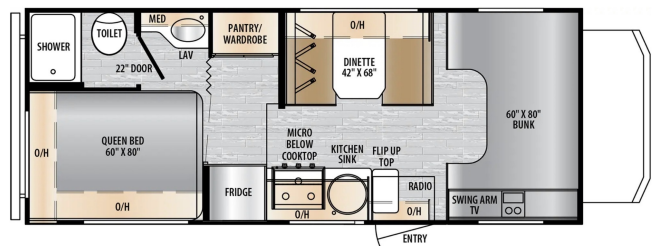

SPECIAL UNIT

\$116,995.00

Originally \$124,995

2026 FOREST RIVER ENTRADA 2000NS

SPECIFICATIONS

Year	2026
Manufacturer	FOREST RIVER
Brand	ENTRADA
Model	2000NS
Type	Motorhome
Class	C
Fuel Type	N/A
Status	New
Stock #	I1234
Financing Available	✘
Warranty Available	✘
Odometer	0 kms.
VIN	N/A
Chassis	N/A
Engine	N/A
Transmission	N/A
Suspension	N/A
Leveling	N/A
Exterior Length	24.5 ft.
Dry Weight	8500 lbs.
Sleeping Capacity	N/A person(s)
Interior Colour	N/A
Exterior Colour	N/A
Slideouts	N/A

Disclaimer: Product information, pricing and photos are as accurate as possible and are subject to change without notice.

SELLING FEATURES

It's time to take a journey into unexplored territory, and what better way to do that than with the EAST TO WEST Entrada Class C gas motorhome! As you journey with the Entrada, you'll find more and more to love because each floorplan has been expertly crafted to provide you with high-class advent...