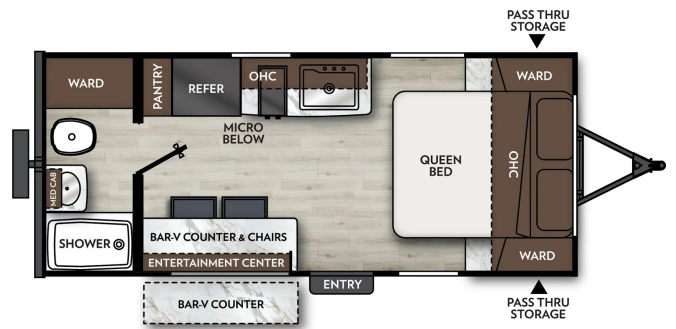

**SPECIAL UNIT**

**\$36,950.00**

Originally \$41,900

\$92 Weekly

**2026 COACHMEN APEX NANO 181RB**

**SPECIFICATIONS**

Year	2026
Manufacturer	COACHMEN
Brand	APEX NANO
Model	181RB
Type	Travel Trailer
Status	New
Stock #	5129
Financing Available	✘
Warranty Available	✘
Suspension	N/A
Leveling	N/A
Exterior Length	21.4 ft.
Dry Weight	3401 lbs.
Sleeping Capacity	2 person(s)
Interior Colour	N/A
Exterior Colour	Azdel composite
Slideouts	N/A

**Disclaimer:** Product information, pricing and photos are as accurate as possible and are subject to change without notice.

**SELLING FEATURES**

Specifications and Features:

- Exterior Length: 21' 5"
- Exterior Height: 10' 2"
- Exterior Width: 7' 6"
- Dry Weight (UWV): 3,401 lbs
- Gross Vehicle Weight Rating (GVWR): 4,700 lbs
- Hitch Weight: 436 lbs
- Cargo Carrying Capacity (CCC): 1,299 lbs
- Fresh Water Capacity: 52 gallons
- Gray W...