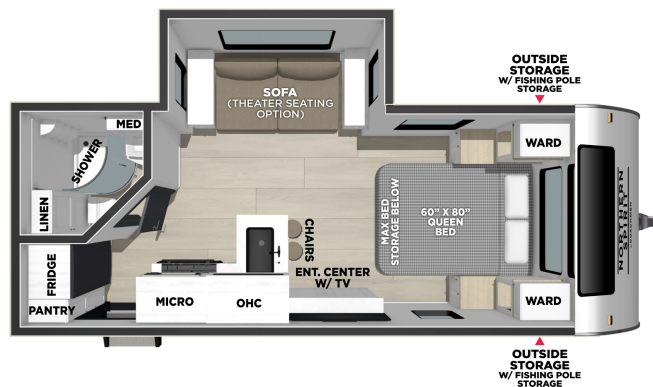

### SPECIFICATIONS

Year	2026
Manufacturer	COACHMEN
Brand	NORTHERN SPIRIT
Model	1943RB
Type	Travel Trailer
Status	New
Stock #	5131
Financing Available	✓
Warranty Available	✓
Suspension	N/A
Leveling	N/A
Exterior Length	24.0 ft.
Dry Weight	4926 lbs.
Sleeping Capacity	4 person(s)
Interior Colour	N/A
Exterior Colour	Fiberglass
Slideouts	1

### SELLING FEATURES

Specifications and Features:

- Exterior Length: 24' 0"
- Exterior Height: 11' 1"
- Exterior Width: 96"
- Interior Height: 6' 11"
- Dry Weight (UVW): 4,926 lbs
- Gross Vehicle Weight Rating (GVWR): 6,500 lbs
- Cargo Carrying Capacity (CCC): 1,574 lbs
- Hitch Weight: 520 lbs
- Fresh Water Capac...

### OPTIONS & EQUIPMENT

- 50 Amp Service with 2nd AC Prep
- 2nd 13.5k AC
- Theater Seating

Powered by focusRV