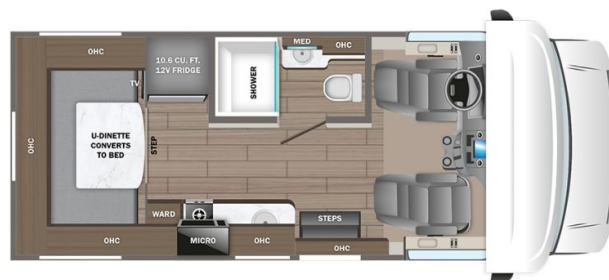

\$543 Bi-Weekly

SPECIFICATIONS

Year	2027
Manufacturer	JAYCO
Brand	REDHAWK SE
Model	20LF
Type	Motorhome
Class	C
Fuel Type	GAS
Status	New
Stock #	24558
Financing Available	✘
Warranty Available	✘
Odometer	742 kms.
VIN	1FDWE3FNXTDD31497
Chassis	N/A
Engine	N/A
Transmission	N/A
Suspension	N/A
Leveling	N/A
Exterior Length	21.9 ft.
Dry Weight	N/A lbs.
Sleeping Capacity	4 person(s)
Interior Colour	Avalon
Exterior Colour	White
Slideouts	N/A

Disclaimer: Product information, pricing and photos are as accurate as possible and are subject to change without notice.

SELLING FEATURES

Introducing the 2027 Redhawk SE 20LF, made by Jayco, The Redhawk SE 20LF fits your needs and makes your journey just as enjoyable as your destination. This C class motorhome sleeps up to 4 people. The Redhawk SE 20LF rides on a Ford E-350 chassis, powered by a 325HP 7.3L V-8 engine with a 6 speed...

OPTIONS & EQUIPMENT

- AVALON DECOR
- CUSTOMER VALUE PACKAGE
- 200W ROOF MOUNTED SOLAR PANEL W/2ND HOUSE BATTERY
- CANADIAN STANDARDS

Powered by focusRV