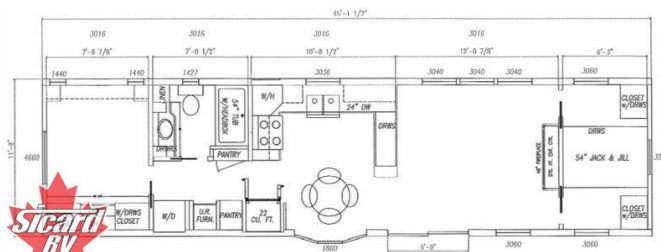

\$742 Bi-Weekly

**2026 KROPF CANADIAN 3BRDM**

**SPECIFICATIONS**

Year	2026
Manufacturer	KROPF
Brand	CANADIAN
Model	3BRDM
Type	Park Model
Status	New
Stock #	24555
Financing Available	✘
Warranty Available	✘
Suspension	N/A
Leveling	N/A
Exterior Length	48.0 ft.
Dry Weight	N/A lbs.
Sleeping Capacity	5 person(s)
Interior Colour	Mandalay Linen Walls / Repose Grey Trim
Exterior Colour	Canyon
Slideouts	N/A

**Disclaimer:** Product information, pricing and photos are as accurate as possible and are subject to change without notice.

**SELLING FEATURES**

Specifications:

VIN: 1K9-PC30F-4-TG010416  
Length: 48.00 ft.  
Sleeping Capacity: 5  
Exterior Colour: Canyon  
Interior Colour: Mandalay Linen Walls / Repose Grey Trim  
Width: 12 ft.