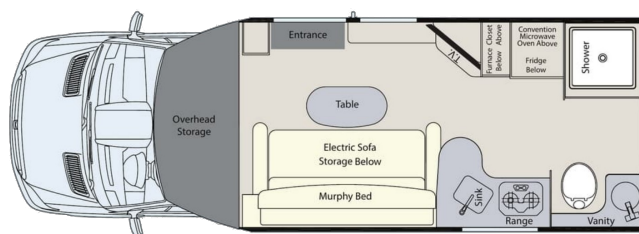

2017 PLEASURE-WAY PLEASURE-WAY PLATEAU XLMB

SPECIFICATIONS

Year	2017
Manufacturer	PLEASURE-WAY
Brand	PLEASURE-WAY
Model	PLATEAU XLMB
Type	Motorhome
Class	B
Fuel Type	Diesel
Status	PreOwned
Stock #	C8035
Financing Available	✓
Warranty Available	✓
Odometer	60500 kms.
VIN	N/A
Chassis	MERCEDES-BENZ SPRINTER 3500
Engine	N/A
Transmission	N/A
Suspension	N/A
Leveling	N/A
Exterior Length	22.0 ft.
Dry Weight	N/A lbs.
Sleeping Capacity	2 person(s)
Interior Colour	NATURAL MAPLE/ CLOUD/ TITANIUM
Exterior Colour	SILVER
Slideouts	N/A

Disclaimer: Product information, pricing and photos are as accurate as possible and are subject to change without notice.

SELLING FEATURES

- Full Body Exterior Paint
- Power Patio Awning
- Auto-Deploy Entry Step
- 2 Exterior Storage Compartments
- Cummins-Onan RV QG 2500 LP Generator
- Rear Vision Camera
- Rooftop Solar Equipped
- Swivel Driver & Passenger Seats
- Mercedes-Benz Rubber Floor Inserts
- Power Recline Sofa
- Flip-Down ...