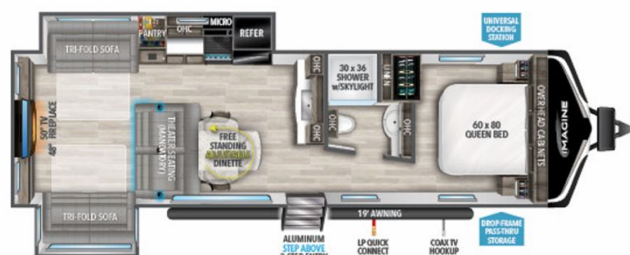

2023 GRAND DESIGN IMAGINE 3100RD

SPECIFICATIONS

Year	2023
Manufacturer	GRAND DESIGN
Brand	IMAGINE
Model	3100RD
Type	Travel Trailer
Status	PreOwned
Stock #	24470
Financing Available	✘
Warranty Available	✘
Suspension	N/A
Leveling	N/A
Exterior Length	35.9 ft.
Dry Weight	7880 lbs.
Sleeping Capacity	6 person(s)
Interior Colour	Gray
Exterior Colour	White / Black
Slideouts	2

Disclaimer: Product information, pricing and photos are as accurate as possible and are subject to change without notice.

SELLING FEATURES

Introducing the 2023 Imagine 3100RD, from Grand Design. The Imagine 3100RD contains everything you will need to make traveling effortless and straightforward. This travel trailer sleeps up to 6 people. Inside the Imagine 3100RD, you will find two tri-fold sofas that convert into beds providing ad...

OPTIONS & EQUIPMENT

- FRONT POWER TONGUE JACK
- SPARE TIRE
- ROOF LADDER
- TABLE AND CHAIRS DINETTE
- POWER AWNING
- 3-BURNER STOVE TOP
- OVEN
- MICROWAVE
- FIREPLACE
- TRI-FOLD SOFA BED
- THEATER SEAT SOFA
- QUEEN BED