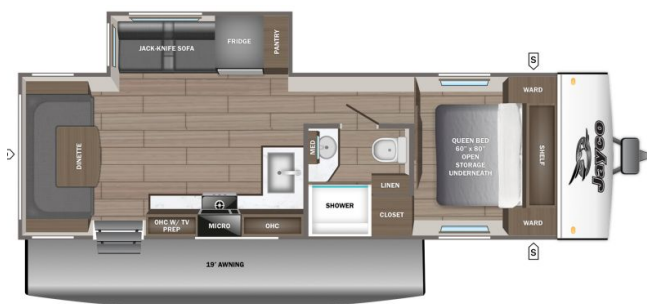

\$225 Bi-Weekly

SPECIFICATIONS

| | |
|---------------------|----------------|
| Year | 2026 |
| Manufacturer | JAYCO |
| Brand | JAY FEATHER SL |
| Model | 25RLSL |
| Type | Travel Trailer |
| Status | New |
| Stock # | 24541 |
| Financing Available | ✘ |
| Warranty Available | ✘ |
| Suspension | N/A |
| Leveling | N/A |
| Exterior Length | 30.1 ft. |
| Dry Weight | 5506 lbs. |
| Sleeping Capacity | 6 person(s) |
| Interior Colour | Dune Gray |
| Exterior Colour | White |
| Slideouts | 1 |

Disclaimer: Product information, pricing and photos are as accurate as possible and are subject to change without notice.

SELLING FEATURES

Introducing the 2026 Jay Feather SL 25RLSL, made by Jayco. The Jay Feather SL 25RLSL is a great way to escape the ordinary, relax, and enjoy time family and friends. This travel trailer sleeps up to 6 people. Inside this Jay Feather SL 25RLSL, you will find a U-shaped bench dinette that converts...