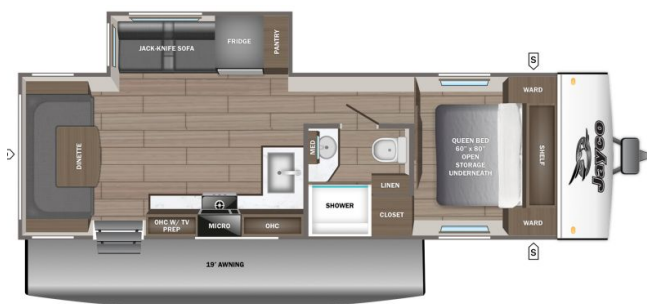

### SPECIFICATIONS

Year	2026
Manufacturer	JAYCO
Brand	JAY FEATHER SL
Model	25RLSL
Type	Travel Trailer
Status	New
Stock #	24542
Financing Available	✘
Warranty Available	✘
Suspension	N/A
Leveling	N/A
Exterior Length	30.1 ft.
Dry Weight	5506 lbs.
Sleeping Capacity	6 person(s)
Interior Colour	Dune Gray
Exterior Colour	white
Slideouts	1

### SELLING FEATURES

Introducing the 2026 Jay Feather SL 25RLSL, made by Jayco. The Jay Feather SL 25RLSL is a great way to escape the ordinary, relax, and enjoy time family and friends. This travel trailer sleeps up to 6 people. Inside this Jay Feather SL 25RLSL, you will find a U-shaped bench dinette that converts...