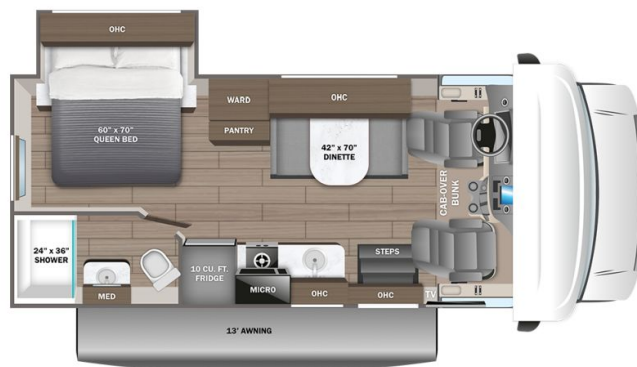

\$556 Bi-Weekly

SPECIFICATIONS

Year	2027
Manufacturer	JAYCO
Brand	REDHAWK SE
Model	22CF
Type	Motorhome
Class	C
Fuel Type	GAS
Status	New
Stock #	24529
Financing Available	✘
Warranty Available	✘
Odometer	692 kms.
VIN	1FDWE3FN3TDD16677
Chassis	N/A
Engine	N/A
Transmission	N/A
Suspension	N/A
Leveling	N/A
Exterior Length	24.8 ft.
Dry Weight	N/A lbs.
Sleeping Capacity	6 person(s)
Interior Colour	Avalon
Exterior Colour	White
Slideouts	1

Disclaimer: Product information, pricing and photos are as accurate as possible and are subject to change without notice.

SELLING FEATURES

Introducing the 2027 Redhawk SE 22CF, made by Jayco, The Redhawk SE 22CF fits your needs and makes your journey just as enjoyable as your destination. This C class motorhome sleeps up to 6 people. The Redhawk SE 22CF rides on a Ford E-350 chassis, powered by a 325HP 7.3L V-8 engine with a 6 speed...

OPTIONS & EQUIPMENT

- AVALON DECOR
- CUSTOMER VALUE PACKAGE
- CANADIAN STANDARDS
- 200W ROOF MOUNTED SOLAR PANEL W/2ND HOUSE BATTERY

Powered by focusRV