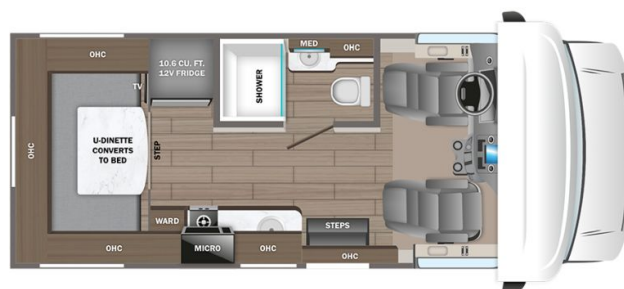

\$543 Bi-Weekly

SPECIFICATIONS

Year	2027
Manufacturer	JAYCO
Brand	REDHAWK SE
Model	20LF
Type	Motorhome
Class	C
Fuel Type	GAS
Status	New
Stock #	24525
Financing Available	✘
Warranty Available	✘
Odometer	621 kms.
VIN	1FDWE3FN3TDD31552
Chassis	N/A
Engine	N/A
Transmission	N/A
Suspension	N/A
Leveling	N/A
Exterior Length	21.9 ft.
Dry Weight	N/A lbs.
Sleeping Capacity	4 person(s)
Interior Colour	Avalon
Exterior Colour	White
Slideouts	N/A

Disclaimer: Product information, pricing and photos are as accurate as possible and are subject to change without notice.

SELLING FEATURES

Introducing the 2027 Redhawk SE 20LF, made by Jayco, The Redhawk SE 20LF fits your needs and makes your journey just as enjoyable as your destination. This C class motorhome sleeps up to 4 people. The Redhawk SE 20LF rides on a Ford E-350 chassis, powered by a 325HP 7.3L V-8 engine with a 6 speed...

OPTIONS & EQUIPMENT

- CANADIAN STANDARDS
- AVALON DECOR
- CUSTOMER VALUE PACKAGE
- 200W ROOF MOUNTED SOLAR PANEL W/2ND HOUSE BATTERY

Powered by focusRV