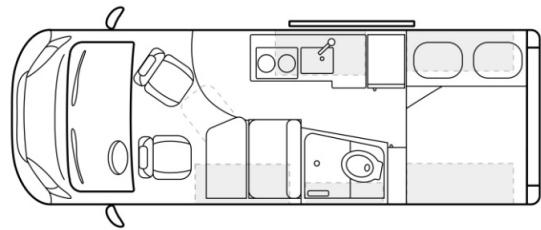

### SPECIFICATIONS

Year	2026
Manufacturer	PANORAMIC
Brand	PANORAMIC
Model	CLASSIC
Type	Motorhome
Class	B
Fuel Type	N/A
Status	New
Stock #	51722
Financing Available	✓
Warranty Available	Manufacturer
Odometer	0 kms.
VIN	3C6MRVJG2SE502607
Chassis	N/A
Engine	N/A
Transmission	N/A
Suspension	N/A
Leveling	N/A
Exterior Length	21.0 ft.
Dry Weight	N/A lbs.
Sleeping Capacity	2 person(s)
Interior Colour	PINE
Exterior Colour	N/A
Slideouts	N/A