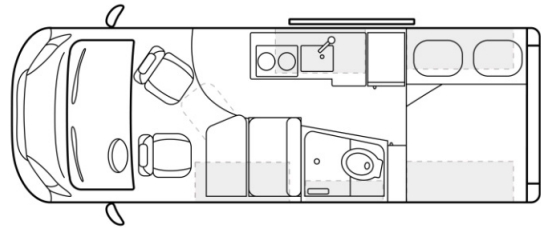

2026 PANORAMIC PANORAMIC CLASSIC

MSRP \$248,980.00

\$864 Bi-Weekly

\$20,000 down @ 7.99% APR for 60/240 months (\$84,373 C.O.B.) O.A.C.

Woody's Price \$217,980.00

SPECIFICATIONS

Year	2026
Manufacturer	PANORAMIC
Brand	PANORAMIC
Model	CLASSIC
Type	Motorhome
Class	B
Fuel Type	N/A
Status	New
Stock #	51722
Financing Available	✓
Warranty Available	Manufacturer
Odometer	0 kms.
VIN	3C6MRVJG2SE502607
Chassis	N/A
Engine	N/A
Transmission	N/A
Suspension	N/A
Leveling	N/A
Exterior Length	21.0 ft.
Dry Weight	N/A lbs.
Sleeping Capacity	2 person(s)
Interior Colour	PINE
Exterior Colour	N/A
Slideouts	N/A