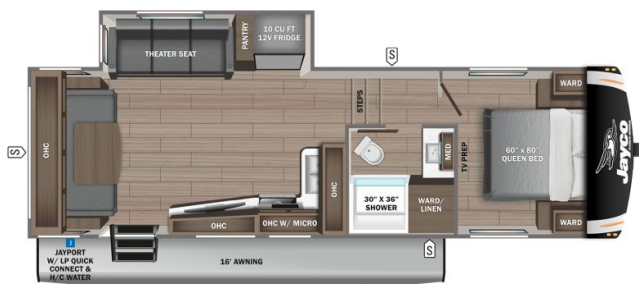

2024 JAYCO EAGLE HT 25RUC

SPECIFICATIONS

Year	2024
Manufacturer	JAYCO
Brand	EAGLE HT
Model	25RUC
Type	Fifth Wheel
Status	PreOwned
Stock #	24498
Financing Available	✘
Warranty Available	✘
Suspension	N/A
Leveling	N/A
Exterior Length	29.5 ft.
Dry Weight	8176 lbs.
Sleeping Capacity	5 person(s)
Interior Colour	Classic Farmhouse
Exterior Colour	White
Slideouts	1

Disclaimer: Product information, pricing and photos are as accurate as possible and are subject to change without notice.

SELLING FEATURES

Introducing the 2024 Eagle HT 25RUC, from Jayco. The Eagle HT 25RUC contains everything you will need to make traveling effortless and straightforward. This fifth wheel sleeps up to 5 people. Inside the Eagle HT 25RUC, you will find a four seat bench dinette that converts into a bed providing add...

OPTIONS & EQUIPMENT

- SLIDEOUT AWNINGS
- ROOF LADDER
- U-SHAPED BENCH DINETTE
- THEATER SEATING SOFA
- POWER AWNING
- MICROWAVE
- OVEN
- 3-BURNER STOVE TOP
- QUEEN BED

Powered by focusRV