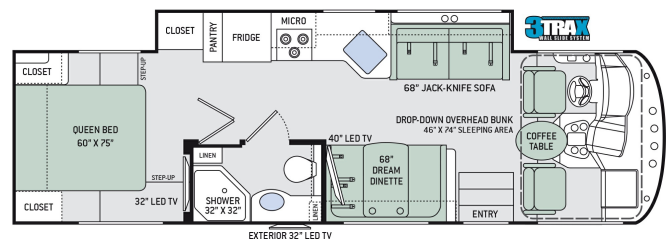

2020 THOR ACE 30.4

$109,900.00

Originally $109,900.00

SPECIFICATIONS

Year	2020
Manufacturer	THOR
Brand	ACE
Model	30.4
Type	Motorhome
Class	A
Fuel Type	Gas
Status	PreOwned
Stock #	7370
Financing Available	✓
Warranty Available	✓
Odometer	19525 kms.
VIN	1F65F5DY7K0A19510
Chassis	N/A
Engine	N/A
Transmission	AUTO
Suspension	N/A
Leveling	Automatic
Exterior Length	31.4 ft.
Dry Weight	N/A lbs.
Sleeping Capacity	N/A person(s)
Interior Colour	N/A
Exterior Colour	N/A
Slideouts	1

Disclaimer: Product information, pricing and photos are as accurate as possible and are subject to change without notice.

SELLING FEATURES

Very well made equipped and maintained Class A motorhome!

It has 19,525 Kms and 6 seat belts

It has dual 13.5 BTU Air conditioner units, enclosed tanks with heat pads, 10" touchscreen dash radio with built in navigation and linked to side view and backup cameras, power bunk above front seat...

Powered by focusRV