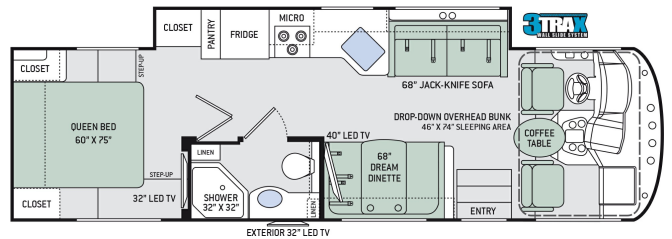

2020 THOR ACE 30.4

$99,900.00

Originally $109,900.00

SPECIFICATIONS

Year	2020
Manufacturer	THOR
Brand	ACE
Model	30.4
Type	Motorhome
Class	A
Fuel Type	Gas
Status	PreOwned
Stock #	7370
Financing Available	✓
Warranty Available	✓
Odometer	19525 kms.
VIN	1F65F5DY7K0A19510
Chassis	N/A
Engine	N/A
Transmission	AUTO
Suspension	N/A
Leveling	Automatic
Exterior Length	31.4 ft.
Dry Weight	N/A lbs.
Sleeping Capacity	N/A person(s)
Interior Colour	N/A
Exterior Colour	N/A
Slideouts	1

Disclaimer: Product information, pricing and photos are as accurate as possible and are subject to change without notice.

SELLING FEATURES

Very well made equipped and maintained Class A motorhome!

It has 19,525 Kms and 6 seat belts

It has dual 13.5 BTU Air conditioner units, enclosed tanks with heat pads, 10" touchscreen dash radio with built in navigation and linked to side view and backup cameras, power bunk above front seat...

Powered by focusRV