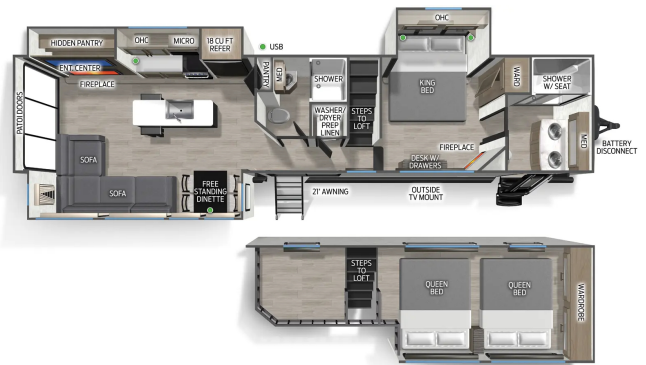

2026 FOREST RIVER TIMBERWOLF 39JM

MSRP \$139,980.00

\$458 Bi-Weekly

\$10,000 down @ 7.99% APR for 60/240 months (\$44,712 C.O.B.) O.A.C.

Woody's Price \$114,980.00

SPECIFICATIONS

Year	2026
Manufacturer	FOREST RIVER
Brand	TIMBERWOLF
Model	39JM
Type	Park Model
Status	New
Stock #	51718
Financing Available	✓
Warranty Available	Manufacturer
Suspension	N/A
Leveling	N/A
Exterior Length	43.3 ft.
Dry Weight	12589 lbs.
Sleeping Capacity	8 person(s)
Interior Colour	N/A
Exterior Colour	N/A
Slideouts	3

Disclaimer: Product information, pricing and photos are as accurate as possible and are subject to change without notice.

SELLING FEATURES

Specifications and Features:

- Exterior Length: 43 ft 4 in
- Exterior Width: 8 ft
- Exterior Height: 13 ft 4 in
- Dry Weight: 12,589 lbs
- GVWR: 13,465 lbs
- Hitch Weight: 1,465 lbs
- Fresh Water Capacity: 40 gallons
- Gray Water Capacity: 80 gallons
- Black Water Capacity: 80 gallons
- Sleep...