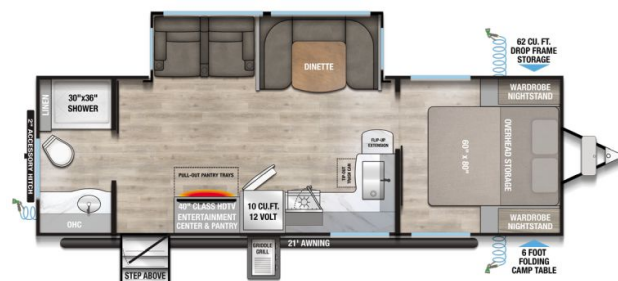

### SPECIFICATIONS

Year	2026
Manufacturer	ALLIANCE
Brand	DELTA
Model	262RB
Type	Travel Trailer
Status	New
Stock #	24491
Financing Available	✘
Warranty Available	✘
Suspension	N/A
Leveling	N/A
Exterior Length	29.7 ft.
Dry Weight	6788 lbs.
Sleeping Capacity	4 person(s)
Interior Colour	Unity Linen
Exterior Colour	White
Slideouts	1

### SELLING FEATURES

Introducing the 2026 Delta 262RB, from Alliance. The Delta 262RB provides you with all of the comforts you need. This travel trailer sleeps up to 4 people. Inside the Delta 262RB, you will find a U-shaped bench dinette that converts to another sleeping space when required. Included with this Delt...