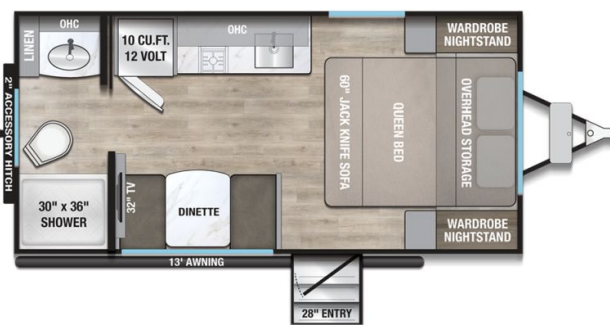

### SPECIFICATIONS

Year	2026
Manufacturer	ALLIANCE
Brand	DELTA SOLO
Model	RB152
Type	Travel Trailer
Status	New
Stock #	24492
Financing Available	✘
Warranty Available	✘
Suspension	N/A
Leveling	N/A
Exterior Length	19.9 ft.
Dry Weight	4046 lbs.
Sleeping Capacity	3 person(s)
Interior Colour	Unity Linen
Exterior Colour	White
Slideouts	N/A