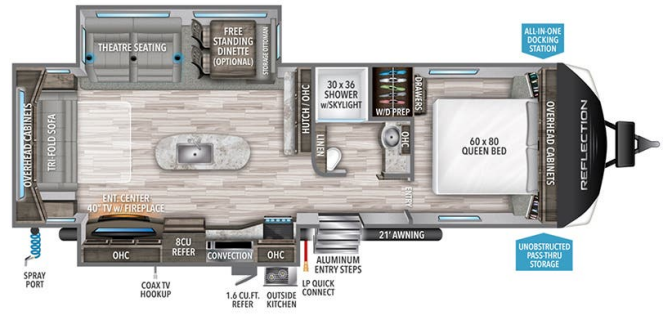

CONSIGNMENT UNIT

\$57,900.00

Originally \$57,900.00

2021 GRAND DESIGN REFLECTION 297 RSTS

SPECIFICATIONS

Year	2021
Manufacturer	GRAND DESIGN
Brand	REFLECTION
Model	297 RSTS
Type	Travel Trailer
Status	PreOwned
Stock #	7365
Financing Available	✓
Warranty Available	✓
Suspension	N/A
Leveling	N/A
Exterior Length	33.8 ft.
Dry Weight	8000 lbs.
Sleeping Capacity	N/A person(s)
Interior Colour	N/A
Exterior Colour	N/A
Slideouts	2

Very well built, maintained, insulated and equipped 4 season trailer!

Arctic Package with dual pane windows & heated enclosed underbelly, hide-a-bed sofa, recliners with heat and massage, ducted roof...