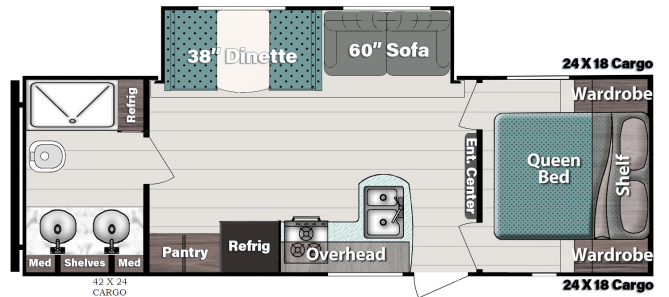

SPECIAL UNIT

\$39,700.00

Originally \$46,600

\$175 Bi-Weekly

2026 GULFSTREAM Trailmaster 257RB

SPECIFICATIONS

Year	2026
Manufacturer	GULFSTREAM
Brand	Trailmaster
Model	257RB
Type	Travel Trailer
Status	New
Stock #	76553
Financing Available	✓
Warranty Available	✓
Suspension	N/A
Leveling	N/A
Exterior Length	28.1 ft.
Dry Weight	6010 lbs.
Sleeping Capacity	N/A person(s)
Interior Colour	N/A
Exterior Colour	N/A
Slideouts	N/A

Disclaimer: Product information, pricing and photos are as accurate as possible and are subject to change without notice.

SELLING FEATURES

Key Specifications

- Length 28'1"
- Width 96"
- Exterior Height 11'1"
- Interior Height 6'8"

Additional Specs

- Dry Weight 6,010
- Hitch Weight 880
- Net Carrying Capacity 1,870
- Fresh Water 35
- Grey Tank 34
- Black Tank 33
- Furnace 20,000 BTU
- Water Heater Tankless
- LP Tank 2 x...

Powered by focusRV