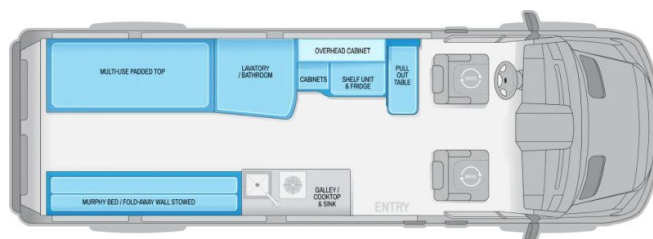

SICARD RV

sales.leads.focusrv@sicardrv.com 1-800-688-2210
7526 Regional Road 20, West Lincoln, ON L0R 2A0
Local 1-905-957-3344 | www.sicardrv.com

SPECIAL UNIT

$179,990.00

Originally $185,900

$814 Bi-Weekly

2026 WESTFALIA WAVE F2

SPECIFICATIONS

Year	2026
Manufacturer	WESTFALIA
Brand	WAVE
Model	F2
Type	Motorhome
Class	B
Fuel Type	GAS
Status	New
Stock #	24464
Financing Available	✘
Warranty Available	✘
Odometer	102 kms.
VIN	3C6MRVJG5TE182121
Chassis	N/A
Engine	N/A
Transmission	N/A
Suspension	N/A
Leveling	N/A
Exterior Length	19.7 ft.
Dry Weight	7720 lbs.
Sleeping Capacity	2 person(s)
Interior Colour	Timber Wolf Grey
Exterior Colour	Bright White
Slideouts	N/A

Disclaimer: Product information, pricing and photos are as accurate as possible and are subject to change without notice.

SELLING FEATURES

Introducing the 2026 Wave F2 from Westfalia. The Wave F2 makes it easy to stop thinking about tomorrow and start planning for today. This B class motorhome sleeps up to 2 people. The Wave F2 rides on a Ram ProMaster 3500 chassis, powered by a 3.6L V6 gas engine with a 9 speed automatic transmission...

OPTIONS & EQUIPMENT

- CANADIAN STANDARDS
- BRIGHT WHITE EXTERIOR
- BLACK PACKAGE
- INDUCTION STOVE
- TIMBER WOLF GREY INTERIOR

Powered by focusRV