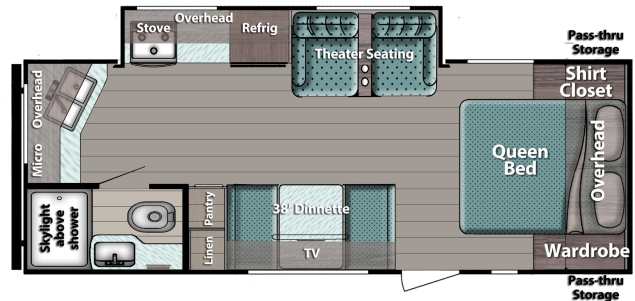

**SPECIAL UNIT**

**\$38,600.00**

Originally \$45,600

\$179 Bi-Weekly

**2026 GULFSTREAM Trailmaster 240RK**

**SPECIFICATIONS**

Year	2026
Manufacturer	GULFSTREAM
Brand	Trailmaster
Model	240RK
Type	Travel Trailer
Status	New
Stock #	76551
Financing Available	✘
Warranty Available	✘
Suspension	N/A
Leveling	N/A
Exterior Length	26.3 ft.
Dry Weight	5250 lbs.
Sleeping Capacity	N/A person(s)
Interior Colour	N/A
Exterior Colour	N/A
Slideouts	1

**Disclaimer:** Product information, pricing and photos are as accurate as possible and are subject to change without notice.

**SELLING FEATURES**

**Key Specifications**

- Length 26'3"
- Width 8"
- Exterior Height 11'1"
- Interior Height 80"

**Additional Specs**

- Dry Weight 5,250 LBS
- Hitch Weight 650 LBS
- Net Carrying Capacity 2,400 LBS
- Fresh Water 35
- Grey Tank 34
- Black Tank 34
- Furnace 20,000 BTU
- Water Heater Tankless
- L...

Powered by focusRV