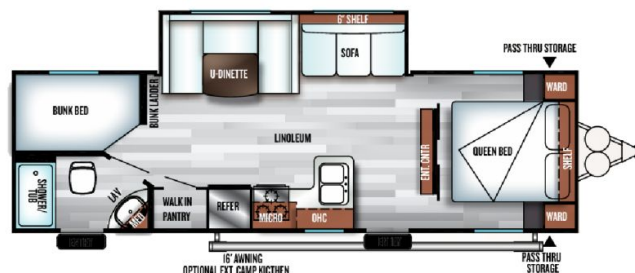

2018 FOREST RIVER SALEM CRUISE LITE 263BHXL

SPECIFICATIONS

Year	2018
Manufacturer	FOREST RIVER
Brand	SALEM CRUISE LITE
Model	263BHXL
Type	Travel Trailer
Status	PreOwned
Stock #	24438
Financing Available	✘
Warranty Available	✘
Suspension	N/A
Leveling	N/A
Exterior Length	31.5 ft.
Dry Weight	5736 lbs.
Sleeping Capacity	10 person(s)
Interior Colour	Brown
Exterior Colour	White / Gray
Slideouts	1

Disclaimer: Product information, pricing and photos are as accurate as possible and are subject to change without notice.

SELLING FEATURES

Introducing the 2018 Salem Cruise Lite 263BHXL, from Forest River. The Salem Cruise Lite 263BHXL provides a great way to escape the ordinary, relax, and enjoy family and friends. This travel trailer sleeps up to 10 people. Inside the Salem Cruise Lite 263BHXL, you will find a U-shaped bench dinet...

OPTIONS & EQUIPMENT

- FRONT POWER TONGUE JACK
- SPARE TIRE
- U-SHAPED BENCH DINETTE
- JACK-KNIFE SOFA
- BUNK BEDS
- 3-BURNER STOVE TOP
- POWERAWNING
- MICROWAVE
- QUEEN BED

Powered by focusRV