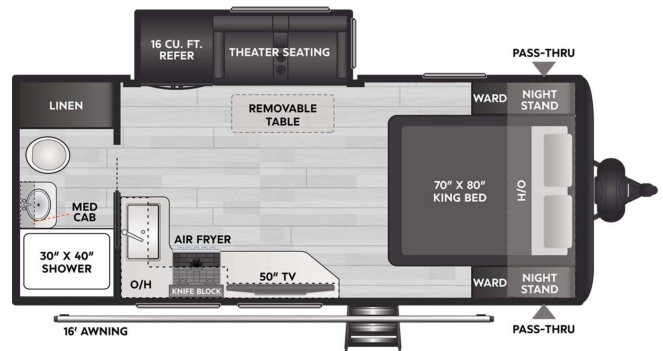

\$41,995.00

2026 KEYSTONE COLEMAN 1905RB

SPECIFICATIONS

Year	2026
Manufacturer	KEYSTONE
Brand	COLEMAN
Model	1905RB
Type	Travel Trailer
Status	New
Stock #	1905
Financing Available	✓
Suspension	N/A
Leveling	N/A
Exterior Length	23.0 ft.
Dry Weight	5066 lbs.
Sleeping Capacity	2 person(s)
Interior Colour	N/A
Exterior Colour	N/A
Slideouts	1