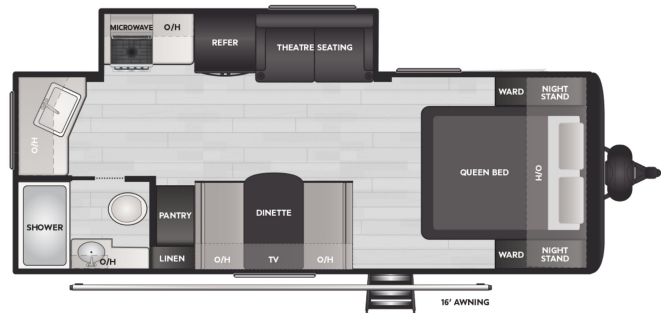

$43,995.00

2026 KEYSTONE COLEMAN 2115RK

SPECIFICATIONS

Year	2026
Manufacturer	KEYSTONE
Brand	COLEMAN
Model	2115RK
Type	Travel Trailer
Status	New
Stock #	21
Financing Available	✓
Suspension	N/A
Leveling	N/A
Exterior Length	25.0 ft.
Dry Weight	5504 lbs.
Sleeping Capacity	4 person(s)
Interior Colour	N/A
Exterior Colour	N/A
Slideouts	1

Disclaimer: Product information, pricing and photos are as accurate as possible and are subject to change without notice.

Powered by focusRV