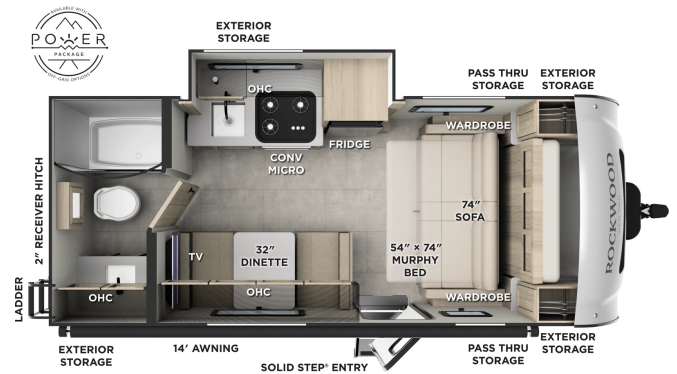

SPECIAL UNIT
\$42,900.00

Originally \$44,900

\$212 Bi-Weekly
2026 FOREST RIVER ROCKWOOD GEO PRO 19FDS
SPECIFICATIONS

| | |
|---------------------|------------------|
| Year | 2026 |
| Manufacturer | FOREST RIVER |
| Brand | ROCKWOOD GEO PRO |
| Model | 19FDS |
| Type | Travel Trailer |
| Status | New |
| Stock # | 8768 |
| Financing Available | ✓ |
| Warranty Available | ✓ |
| Suspension | N/A |
| Leveling | N/A |
| Exterior Length | 20.2 ft. |
| Dry Weight | 3602 lbs. |
| Sleeping Capacity | 3 person(s) |
| Interior Colour | N/A |
| Exterior Colour | N/A |
| Slideouts | 1 |

Disclaimer: Product information, pricing and photos are as accurate as possible and are subject to change without notice.

SELLING FEATURES

If you're looking for a travel trailer that blends rugged outdoor capability with lightweight convenience, the 2026 Rockwood Geo Pro 19FDS is an exceptional choice. Designed for adventurers who love hitting the road without sacrificing comfort, this model delivers a smart floorplan, thoughtful fe...