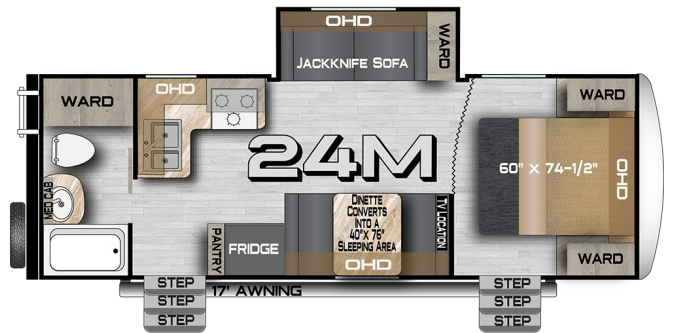

2023 NORTHWOOD MANUFACTURING NASH 24M

MSRP \$69,980.00

\$255 Bi-Weekly

\$0 down @ 7.99% APR for 60/204 months

(\$22,663 C.O.B.) O.A.C.

Woody's Price \$54,980.00

SPECIFICATIONS

Year	2023
Manufacturer	NORTHWOOD MANUFACTURING
Brand	NASH
Model	24M
Type	Travel Trailer
Status	PreOwned
Stock #	51454A
Financing Available	✓
Warranty Available	For Purchase
Suspension	N/A
Leveling	N/A
Exterior Length	27.3 ft.
Dry Weight	6023 lbs.
Sleeping Capacity	5 person(s)
Interior Colour	N/A
Exterior Colour	Fiberglass
Slideouts	1

Disclaimer: Product information, pricing and photos are as accurate as possible and are subject to change without notice.

SELLING FEATURES

Specifications and Features:

- Exterior Dimensions:
 - Length: 27 feet 3 inches
 - Width: 8 feet
 - Height: 11 feet 6 inches (including A/C)
- Weight:
 - Dry Weight: 6,023 lbs
 - Gross Vehicle Weight Rating (GVWR): 9,200 lbs
 - Hitch Weight: 595 lbs
- Capacities:
 - Fre...