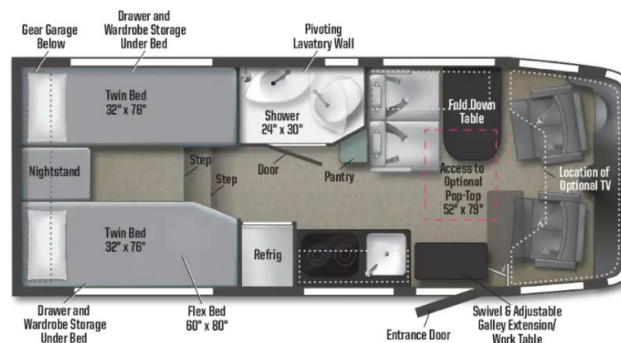

**Disclaimer:** Product information, pricing and photos are as accurate as possible and are subject to change without notice.

**SELLING FEATURES**

Introducing the 2027 Ekko Transit 22A, from Winnebago. The Ekko Transit 22A provides you with comfortable accommodations for any adventure. This C class motorhome sleeps up to 3 people. The Ekko Transit 22A rides on a Ford AWD Transit chassis, powered by a gas engine with a 10-speed automatic t...