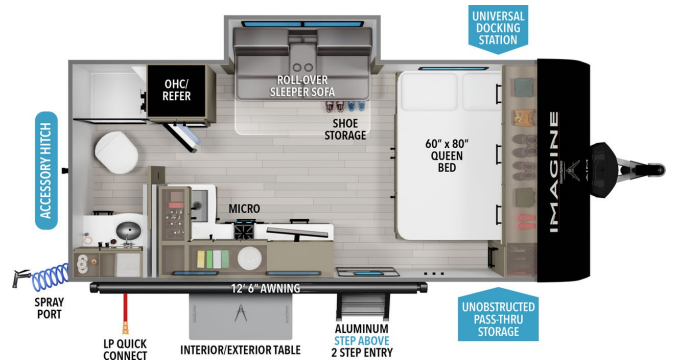

Disclaimer: Product information, pricing and photos are as accurate as possible and are subject to change without notice.

SELLING FEATURES

Specifications and Features:

- Exterior Height: 10' 2"
- Exterior Width: 8'
- Interior Height: 6' 6"
- Fresh Water Capacity: 37 gallons
- Gray Water Capacity: 45 gallons
- Black Water Capacity: 37 gallons
- Propane Tanks: 2 (20 lbs each)
- Furnace: 20,000 BTU
- Air Conditioner: 13,500 BTU
- R...