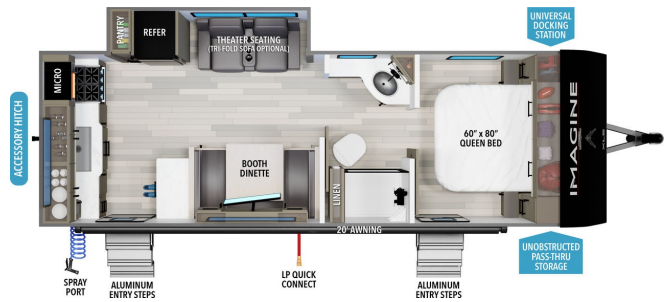

MSRP \$68,980.00

\$239 Bi-Weekly

\$0 down @ 7.99% APR for 60/240 months

(\$23,312 C.O.B.) O.A.C.

Woody's Price \$58,980.00

SPECIFICATIONS

Year	2026
Manufacturer	GRAND DESIGN
Brand	IMAGINE XLS
Model	23LDE
Type	Travel Trailer
Status	New
Stock #	51685
Financing Available	✓
Warranty Available	Manufacturer
Suspension	N/A
Leveling	N/A
Exterior Length	28.4 ft.
Dry Weight	5831 lbs.
Sleeping Capacity	4 person(s)
Interior Colour	BRYNLEE TEAK
Exterior Colour	Fiberglass
Slideouts	1

Disclaimer: Product information, pricing and photos are as accurate as possible and are subject to change without notice.

SELLING FEATURES

Specifications and Features:

- Exterior Dimensions:
 - Length: 28 ft 5 in
 - Width: 8 ft
 - Height: 10 ft 10 in
 - Interior Height: 6 ft 8 in
- Weights:
 - Dry Weight: 5,831 lbs
 - GVWR: 6,995 lbs
 - Hitch Weight: 621 lbs
- Tank Capacities:
 - Fresh Water: ...