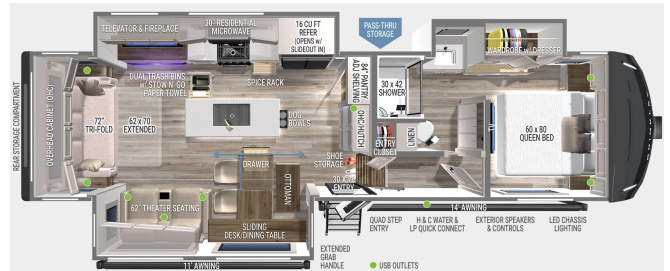

### SPECIFICATIONS

Year	2026
Manufacturer	BRINKLEY
Brand	MODEL Z
Model	2900
Type	Fifth Wheel
Status	New
Stock #	13472
Financing Available	✓
Warranty Available	✓
Suspension	N/A
Leveling	N/A
Exterior Length	32.1 ft.
Dry Weight	12224 lbs.
Sleeping Capacity	4 person(s)
Interior Colour	N/A
Exterior Colour	Fiberglass
Slideouts	3

### SELLING FEATURES

Specifications and Features:

- Exterior Length: 32 ft 11 in
- Exterior Width: 8 ft
- Exterior Height: 13 ft 3 in
- Dry Weight: 11,985 lbs
- Gross Vehicle Weight Rating (GVWR): 14,495 lbs
- Hitch Weight: 2,193 lbs
- Fresh Water Capacity: 75 gallons
- Gray Water Capacity: 90 gallons
- Black Wat...